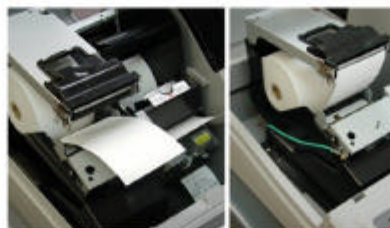

LX-5700

LX-5750

Options

2nd Interface board for Scale, EFT etc.

Card reader for cashier log on/out, Amount Track Cards, Debit/Credit Cards, etc.

Additional Memory Board

Magnetic iButton for cashier log on/off

Uniwell

Uniwell Corporation
3-5-25, Tenma, Kita-ku, Osaka,
Japan 530-0043
Tel: 81-6-6353-7021
Fax: 81-6-6352-7104
E-mail: contact@uniwell.com